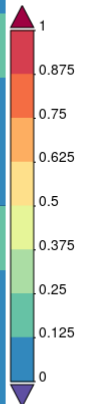

Chiba campaign 2021

July 25 ~ August 2
MODIS AOD 550nm

Saiei

Time Averaged Map of Aerosol Optical Depth 550 nm (Dark Target) daily 1 deg. [MODIS-Terra MOD08_D3 v6.1]
over 2021-08-01, Region 60E, 10N, 150E, 50N

2021-08-01 AOD (Daily mean)

Time Averaged Map of Aerosol Optical Depth 550 nm (Dark Target) daily 1 deg. [MODIS-Terra MOD08_D3 v6.1]
over 2021-08-01, Region 128E, 30N, 144E, 40N

Time Averaged Map of Aerosol Optical Depth 550 nm (Dark Target) daily 1 deg. [MODIS-Terra MOD08_D3 v6.1]
over 2021-08-02, Region 60E, 10N, 150E, 50N

Time Averaged Map of Aerosol Optical Depth 550 nm (Dark Target) daily 1 deg. [MODIS-Terra MOD08_D3 v6.1]
over 2021-08-02, Region 128E, 30N, 144E, 40N

2021-08-02 AOD (Daily mean)

Time Averaged Map of Aerosol Optical Depth 550 nm (Dark Target) daily 1 deg. [MODIS-Terra MOD08_D3 v6.1]
over 2021-07-25 - 2021-08-02, Region 60E, 10N, 150E, 50N