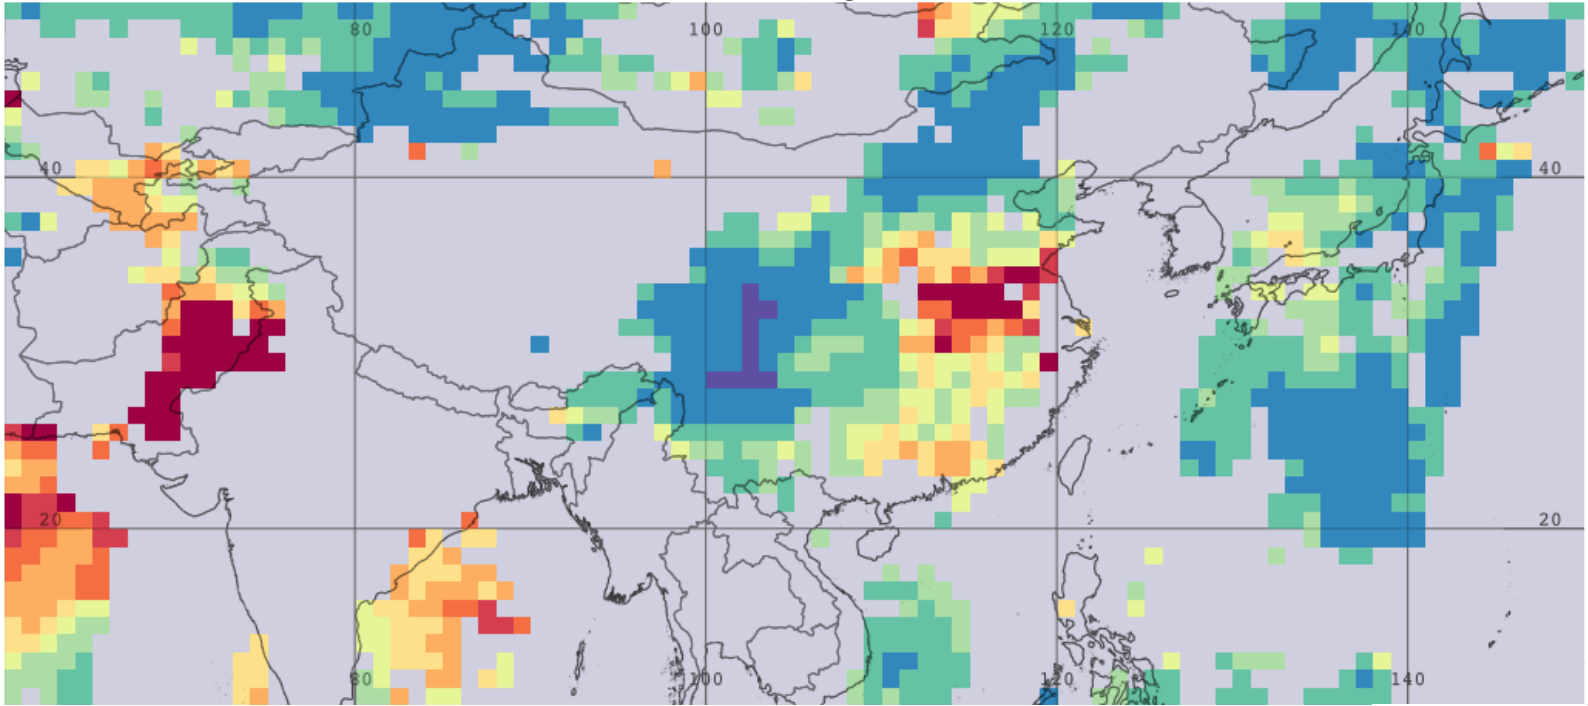

Chiba campaign 2021

July 25 ~ August 2
MODIS AOD 550nm

Saiei

Time Averaged Map of Aerosol Optical Depth 550 nm (Dark Target) daily 1 deg. [MODIS-Terra MOD08_D3 v6.1]
over 2021-08-01, Region 60E, 10N, 150E, 50N

2021-08-01 AOD (Daily mean)

Time Averaged Map of Aerosol Optical Depth 550 nm (Dark Target) daily 1 deg. [MODIS-Terra MOD08_D3 v6.1]
over 2021-08-01, Region 128E, 30N, 144E, 40N

Time Averaged Map of Aerosol Optical Depth 550 nm (Dark Target) daily 1 deg. [MODIS-Terra MOD08_D3 v6.1]
over 2021-08-02, Region 60E, 10N, 150E, 50N

Time Averaged Map of Aerosol Optical Depth 550 nm (Dark Target) daily 1 deg. [MODIS-Terra MOD08_D3 v6.1]
over 2021-08-02, Region 128E, 30N, 144E, 40N

2021-08-02 AOD (Daily mean)

Time Averaged Map of Aerosol Optical Depth 550 nm (Dark Target) daily 1 deg. [MODIS-Terra MOD08_D3 v6.1]
over 2021-07-25 - 2021-08-02, Region 60E, 10N, 150E, 50N

Time Averaged Map of Aerosol Optical Depth 550 nm (Dark Target) daily 1 deg. [MODIS-Terra MOD08_D3 v6.1]
over 2021-07-25 - 2021-08-02, Region 128E, 30N, 144E, 40N

2021-07-25 ~ 0802 AOD (Daily mean)