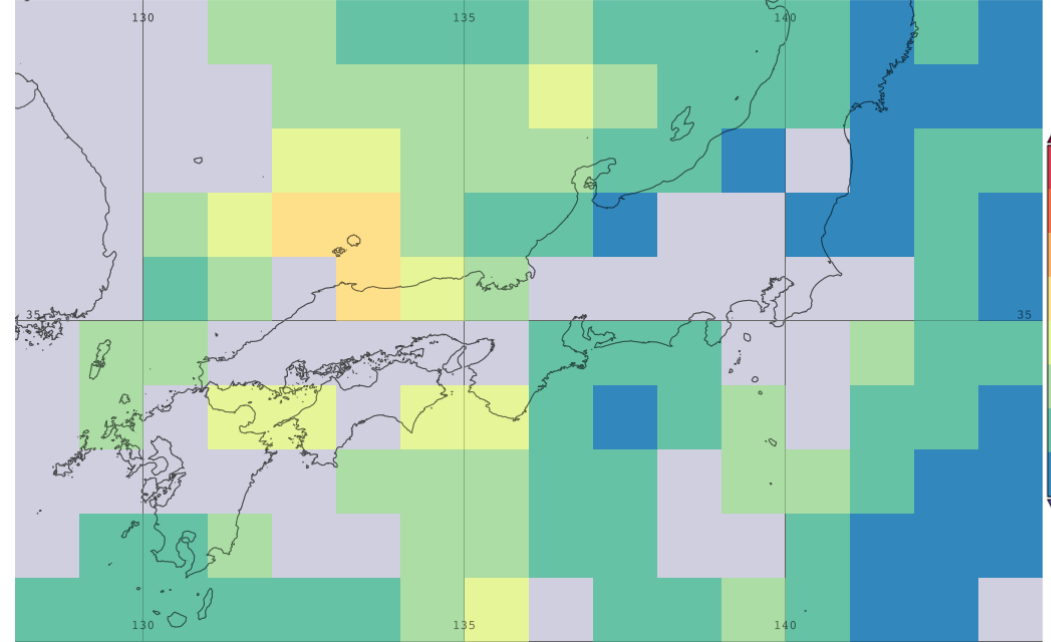

Chiba campaign 2021

July 25 ~ August 2
MODIS AOD 550nm

Saiei

Time Averaged Map of Aerosol Optical Depth 550 nm (Dark Target) daily 1 deg. [MODIS-Terra MOD08_D3 v6.1]
over 2021-08-01, Region 60E, 10N, 150E, 50N

2021-08-01 AOD (Daily mean)

Time Averaged Map of Aerosol Optical Depth 550 nm (Dark Target) daily 1 deg. [MODIS-Terra MOD08_D3 v6.1]
over 2021-08-01, Region 128E, 30N, 144E, 40N

Time Averaged Map of Aerosol Optical Depth 550 nm (Dark Target) daily 1 deg. [MODIS-Terra MOD08_D3 v6.1]
over 2021-08-02, Region 60E, 10N, 150E, 50N

Time Averaged Map of Aerosol Optical Depth 550 nm (Dark Target) daily 1 deg. [MODIS-Terra MOD08_D3 v6.1]
over 2021-08-02, Region 128E, 30N, 144E, 40N

2021-08-02 AOD (Daily mean)

Time Averaged Map of Aerosol Optical Depth 550 nm (Dark Target) daily 1 deg. [MODIS-Terra MOD08_D3 v6.1]
over 2021-07-25 - 2021-08-02, Region 60E, 10N, 150E, 50N

Time Averaged Map of Aerosol Optical Depth 550 nm (Dark Target) daily 1 deg. [MODIS-Terra MOD08_D3 v6.1]
over 2021-07-25 - 2021-08-02, Region 128E, 30N, 144E, 40N

2021-07-25 ~ 0802 AOD (Daily mean)