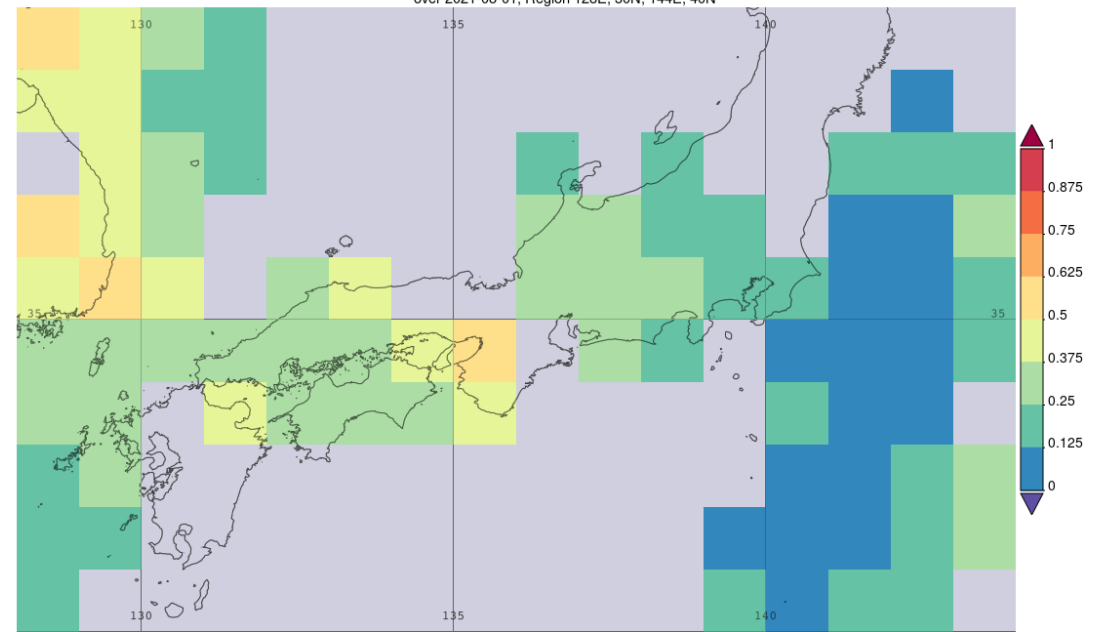

Chiba campaign 2021

July 25 ~ August 2
MODIS AOD 550nm

Saiei

Time Averaged Map of Aerosol Optical Depth 550 nm (Dark Target) daily 1 deg. [MODIS-Terra MOD08_D3 v6.1]
over 2021-08-01, Region 60E, 10N, 150E, 50N

2021-08-01 AOD (Daily mean)

Time Averaged Map of Aerosol Optical Depth 550 nm (Dark Target) daily 1 deg. [MODIS-Terra MOD08_D3 v6.1]
over 2021-08-01, Region 128E, 30N, 144E, 40N

Time Averaged Map of Aerosol Optical Depth 550 nm (Dark Target) daily 1 deg. [MODIS-Terra MOD08_D3 v6.1]
over 2021-08-02, Region 60E, 10N, 150E, 50N

Time Averaged Map of Aerosol Optical Depth 550 nm (Dark Target) daily 1 deg. [MODIS-Terra MOD08_D3 v6.1]
over 2021-08-02, Region 128E, 30N, 144E, 40N

2021-08-02 AOD (Daily mean)

Time Averaged Map of Aerosol Optical Depth 550 nm (Dark Target) daily 1 deg. [MODIS-Terra MOD08_D3 v6.1]
over 2021-07-25 - 2021-08-02, Region 60E, 10N, 150E, 50N

Time Averaged Map of Aerosol Optical Depth 550 nm (Dark Target) daily 1 deg. [MODIS-Terra MOD08_D3 v6.1]
over 2021-07-25 - 2021-08-02, Region 128E, 30N, 144E, 40N

2021-07-25 ~ 0802 AOD (Daily mean)