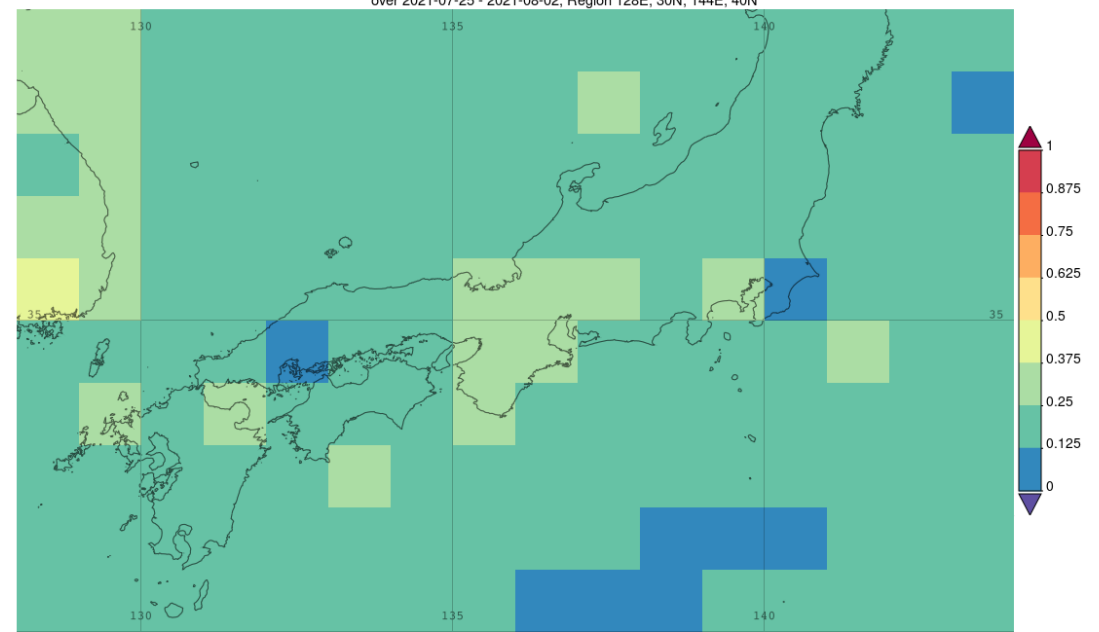

2021-08-01 AOD (Daily mean)

Time Averaged Map of Aerosol Optical Depth 550 nm (Dark Target) daily 1 deg. [MODIS-Terra MOD08_D3 v6.1]
over 2021-08-01, Region 128E, 30N, 144E, 40N

Time Averaged Map of Aerosol Optical Depth 550 nm (Dark Target) daily 1 deg. [MODIS-Terra MOD08_D3 v6.1]
over 2021-08-02, Region 60E, 10N, 150E, 50N

Time Averaged Map of Aerosol Optical Depth 550 nm (Dark Target) daily 1 deg. [MODIS-Terra MOD08_D3 v6.1]
over 2021-08-02, Region 128E, 30N, 144E, 40N

2021-08-02 AOD (Daily mean)

Time Averaged Map of Aerosol Optical Depth 550 nm (Dark Target) daily 1 deg. [MODIS-Terra MOD08_D3 v6.1]
over 2021-07-25 - 2021-08-02, Region 60E, 10N, 150E, 50N

Time Averaged Map of Aerosol Optical Depth 550 nm (Dark Target) daily 1 deg. [MODIS-Terra MOD08_D3 v6.1]
over 2021-07-25 - 2021-08-02, Region 128E, 30N, 144E, 40N

2021-07-25 ~ 0802 AOD (Daily mean)