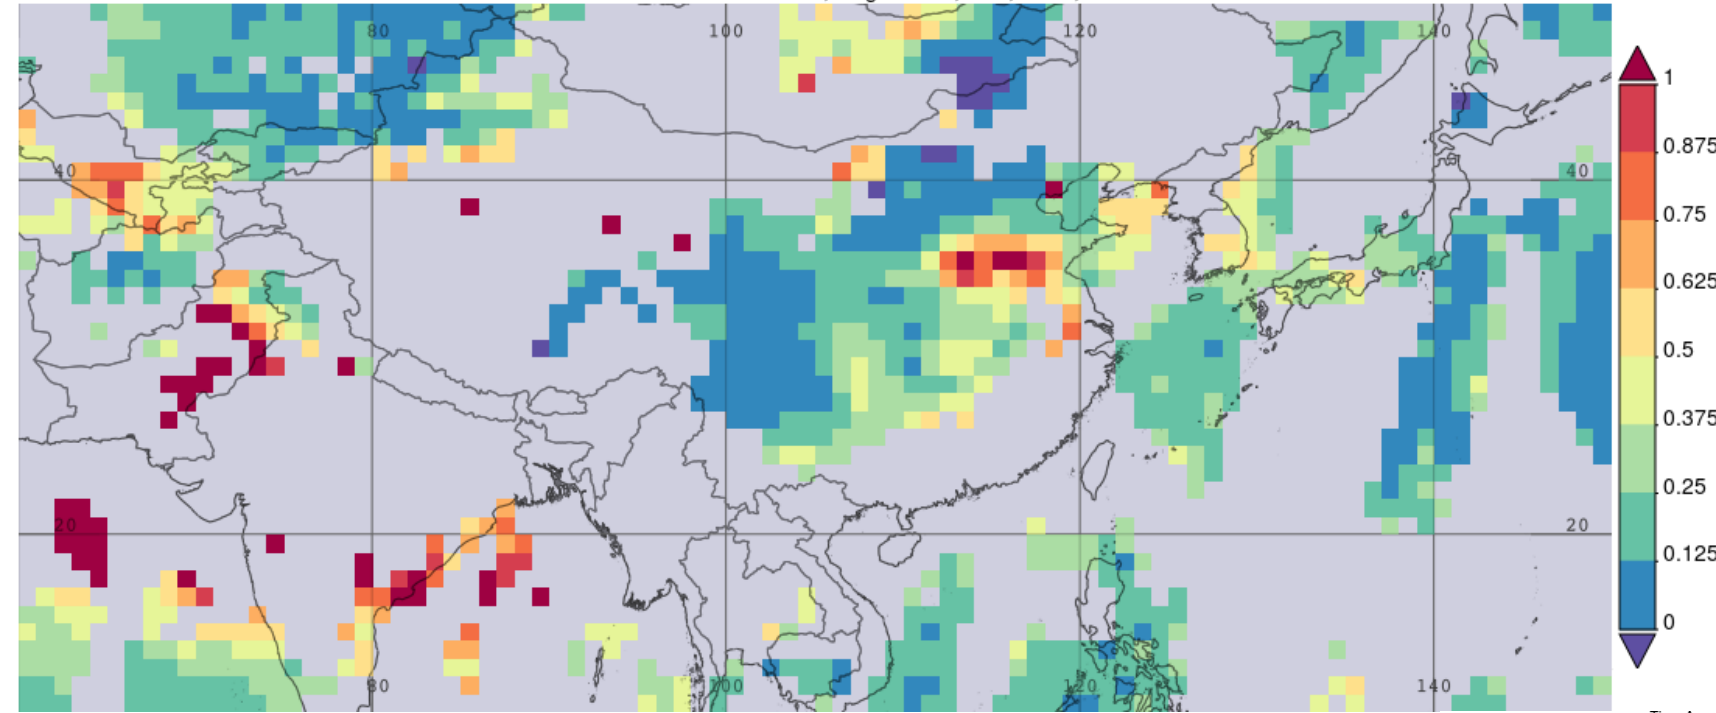

Chiba campaign 2021

July 25 ~ August 2
MODIS AOD 550nm

Saiei

Time Averaged Map of Aerosol Optical Depth 550 nm (Dark Target) daily 1 deg. [MODIS-Terra MOD08_D3 v6.1]
over 2021-08-01, Region 60E, 10N, 150E, 50N

2021-08-01 AOD (Daily mean)

Time Averaged Map of Aerosol Optical Depth 550 nm (Dark Target) daily 1 deg. [MODIS-Terra MOD08_D3 v6.1]
over 2021-08-01, Region 128E, 30N, 144E, 40N

Time Averaged Map of Aerosol Optical Depth 550 nm (Dark Target) daily 1 deg. [MODIS-Terra MOD08_D3 v6.1]
over 2021-08-02, Region 60E, 10N, 150E, 50N

Time Averaged Map of Aerosol Optical Depth 550 nm (Dark Target) daily 1 deg. [MODIS-Terra MOD08_D3 v6.1]
over 2021-08-02, Region 128E, 30N, 144E, 40N

2021-08-02 AOD (Daily mean)

Time Averaged Map of Aerosol Optical Depth 550 nm (Dark Target) daily 1 deg. [MODIS-Terra MOD08_D3 v6.1]
over 2021-07-25 - 2021-08-02, Region 60E, 10N, 150E, 50N

Time Averaged Map of Aerosol Optical Depth 550 nm (Dark Target) daily 1 deg. [MODIS-Terra MOD08_D3 v6.1]
over 2021-07-25 - 2021-08-02, Region 128E, 30N, 144E, 40N

2021-07-25 ~ 0802 AOD (Daily mean)