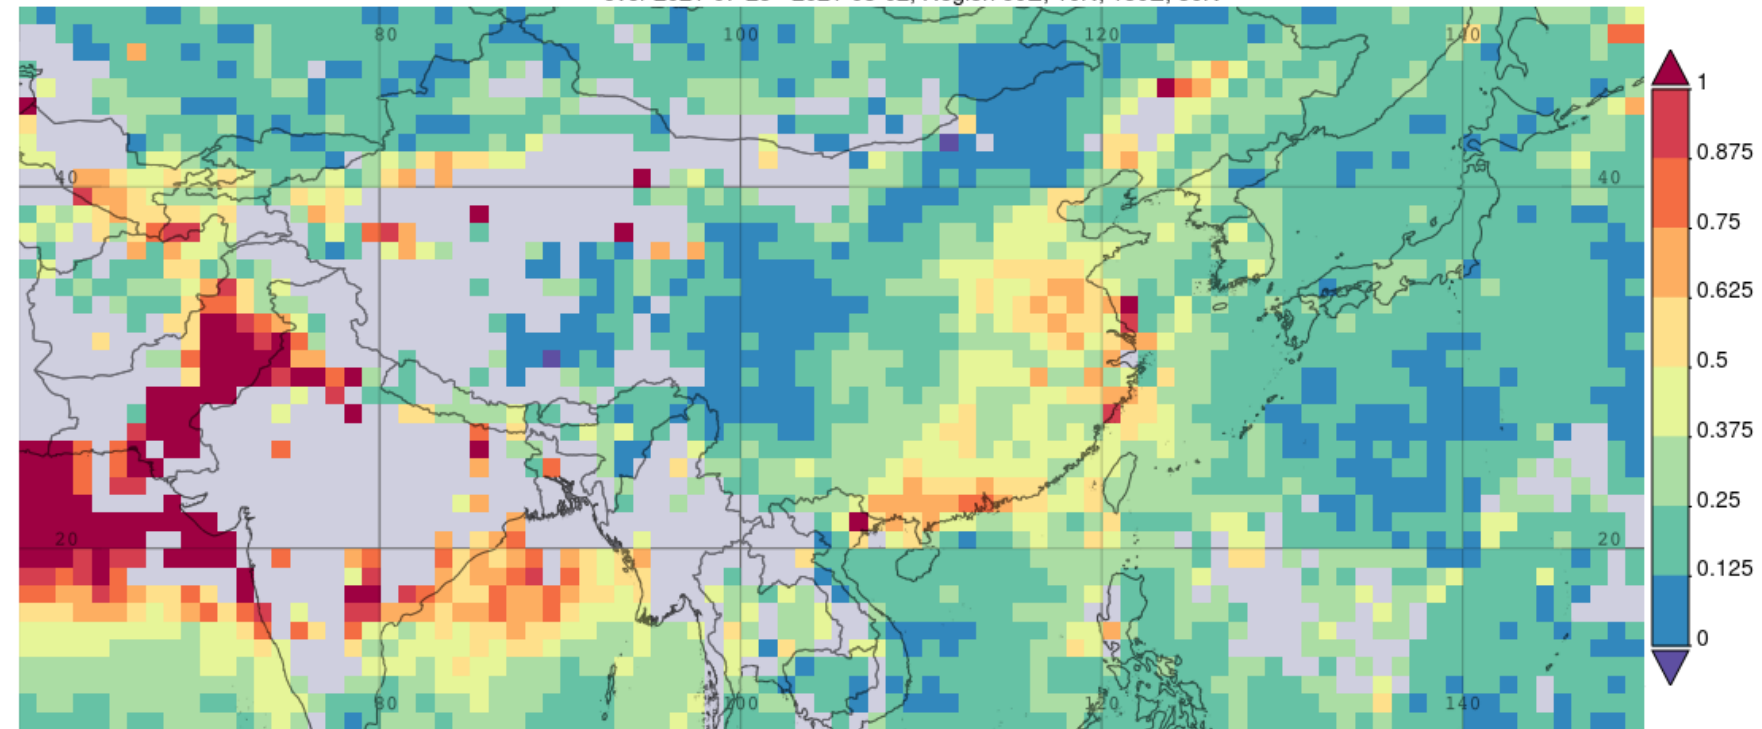

Chiba campaign 2021

July 25 ~ August 2
MODIS AOD 550nm

Saiei

Time Averaged Map of Aerosol Optical Depth 550 nm (Dark Target) daily 1 deg. [MODIS-Terra MOD08_D3 v6.1]
over 2021-08-01, Region 60E, 10N, 150E, 50N

2021-08-01 AOD (Daily mean)

Time Averaged Map of Aerosol Optical Depth 550 nm (Dark Target) daily 1 deg. [MODIS-Terra MOD08_D3 v6.1]
over 2021-08-01, Region 128E, 30N, 144E, 40N

Time Averaged Map of Aerosol Optical Depth 550 nm (Dark Target) daily 1 deg. [MODIS-Terra MOD08_D3 v6.1]
over 2021-08-02, Region 60E, 10N, 150E, 50N

Time Averaged Map of Aerosol Optical Depth 550 nm (Dark Target) daily 1 deg. [MODIS-Terra MOD08_D3 v6.1]
over 2021-08-02, Region 128E, 30N, 144E, 40N

2021-08-02 AOD (Daily mean)

Time Averaged Map of Aerosol Optical Depth 550 nm (Dark Target) daily 1 deg. [MODIS-Terra MOD08_D3 v6.1]
over 2021-07-25 - 2021-08-02, Region 60E, 10N, 150E, 50N

Time Averaged Map of Aerosol Optical Depth 550 nm (Dark Target) daily 1 deg. [MODIS-Terra MOD08_D3 v6.1]
over 2021-07-25 - 2021-08-02, Region 128E, 30N, 144E, 40N

2021-07-25 ~ 0802 AOD (Daily mean)