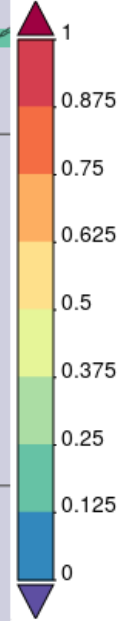

Chiba campaign 2021

July 25 ~ August 2
MODIS AOD 550nm

Saiei

Time Averaged Map of Aerosol Optical Depth 550 nm (Dark Target) daily 1 deg. [MODIS-Terra MOD08_D3 v6.1]
over 2021-08-01, Region 60E, 10N, 150E, 50N

2021-08-01 AOD (Daily mean)

Time Averaged Map of Aerosol Optical Depth 550 nm (Dark Target) daily 1 deg. [MODIS-Terra MOD08_D3 v6.1]
over 2021-08-01, Region 128E, 30N, 144E, 40N

Time Averaged Map of Aerosol Optical Depth 550 nm (Dark Target) daily 1 deg. [MODIS-Terra MOD08_D3 v6.1]
over 2021-08-02, Region 60E, 10N, 150E, 50N

Time Averaged Map of Aerosol Optical Depth 550 nm (Dark Target) daily 1 deg. [MODIS-Terra MOD08_D3 v6.1]
over 2021-08-02, Region 128E, 30N, 144E, 40N

2021-08-02 AOD (Daily mean)

Time Averaged Map of Aerosol Optical Depth 550 nm (Dark Target) daily 1 deg. [MODIS-Terra MOD08_D3 v6.1]
over 2021-07-25 - 2021-08-02, Region 60E, 10N, 150E, 50N